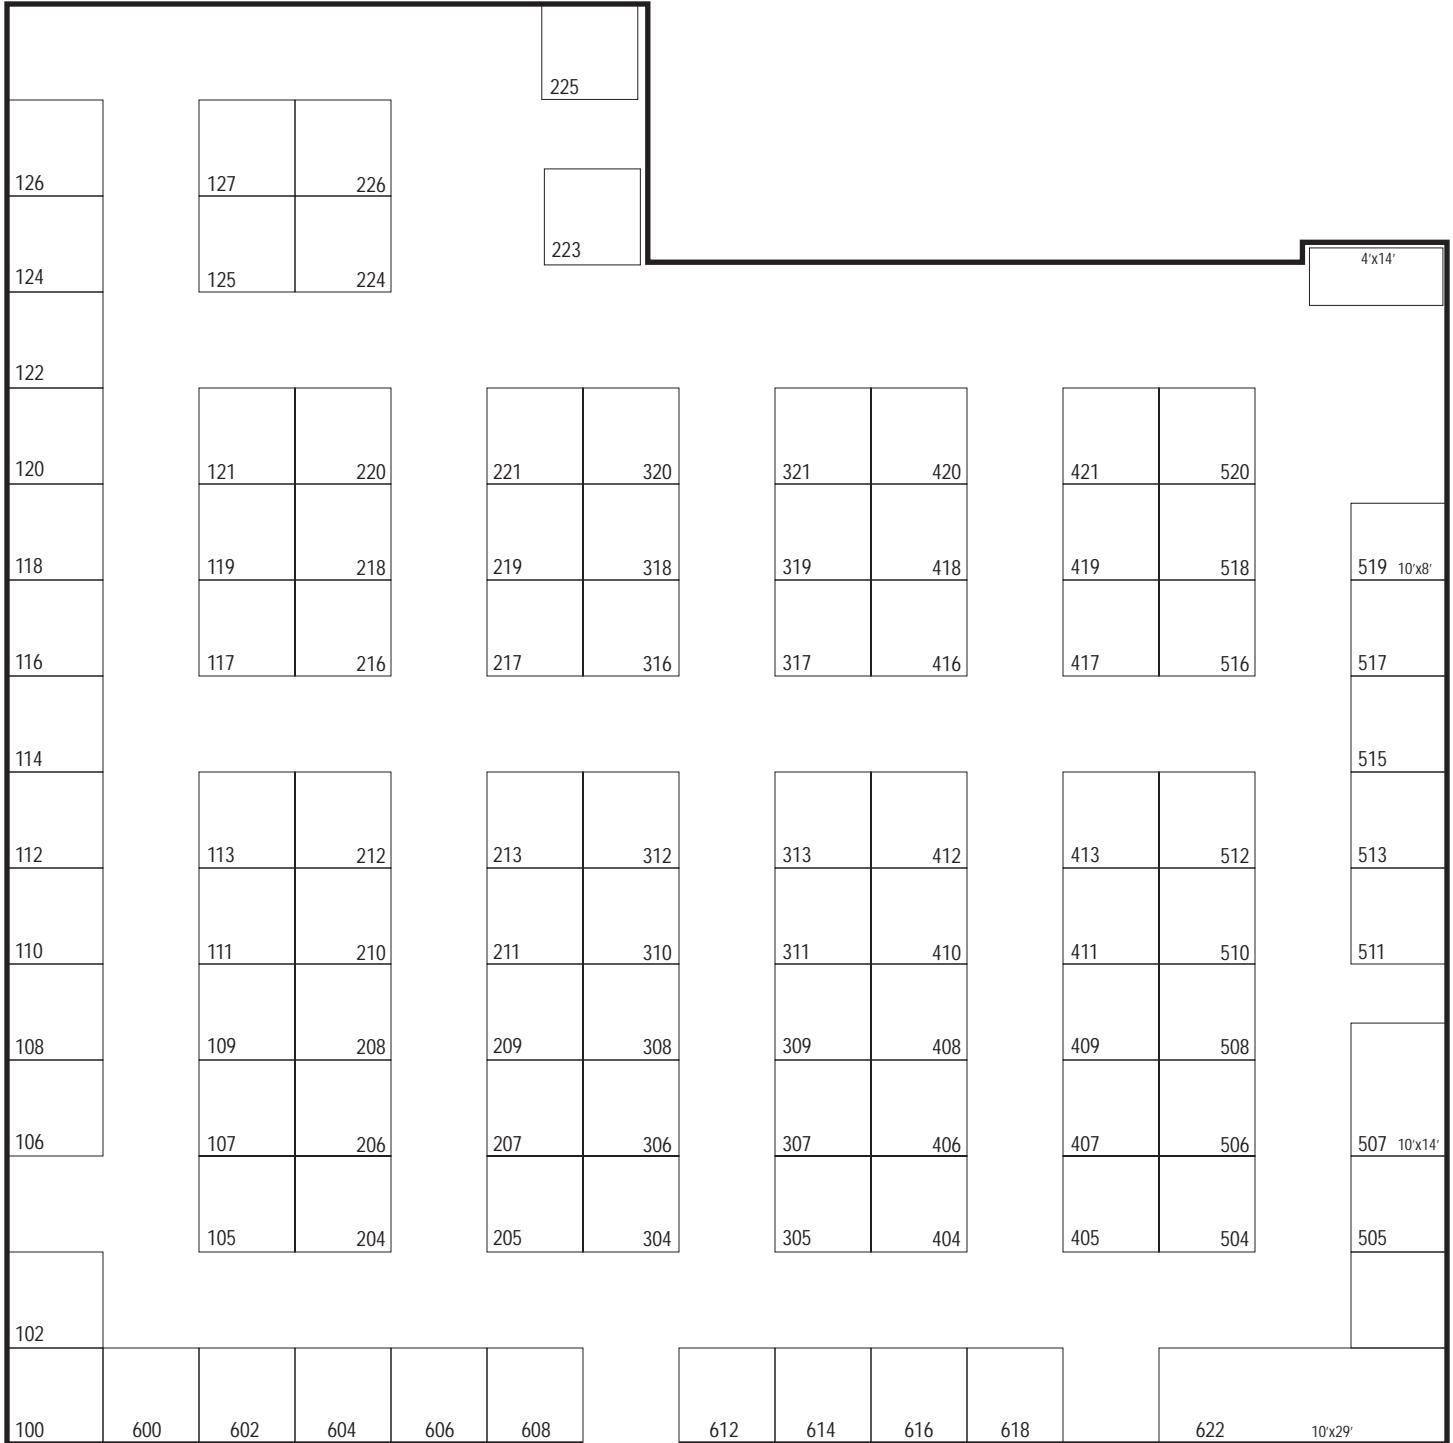

THE ORIGINAL CREATIVE FESTIVAL

Sharonville Convention Center

June 28-30, 2012 Sharonville, OH

ENTRANCE